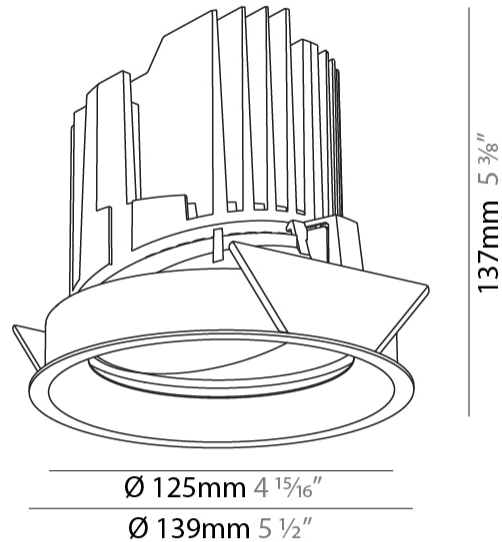

GENERAL

Series: Bioniq
 Subseries: Bioniq Round Adjustable
 Brand: Prolicht
 Division: Architectural
 Mounting Type: Recessed
 Mounting Location: Ceiling
 Subcategory: Downlight

PHYSICAL

Shape: Round
 Diameter (mm): 139
 Diameter (in): 5 1/2
 Height (mm): 137
 Height (in): 5 3/8
 Ceiling Thickness (mm): 10 / 12.5 / 15
 Ceiling Thickness (in): 3/8 or 1/2 or 9/16
 Min. Recessing Depth (mm): 150
 Min. Recessing Depth (in): 5 7/8
 Light Distribution: Adjustable / Downlight
 Weight (kg): 0.853
 Weight (lbs): 1.88
 Fixture Finish: SSR / BKV / CWI / CRY / HAB / LAG / UFT / ITA / RUA / RUR / MIC / FTG / MYG / TWT / LOD / PUS / FRO / FUP / KIA / POP / BLS / SPG / MEY / GOH / GUM / CHC / COM / ABZ / JAG / OBR / MOS / ROR
 Fixture Material: Aluminum Die Cast
 Cut-out Measurements: 130mm / 5 1/8"

LED

Number of LEDs: 1
 Color Temperature (°K): 2700 / 3000 / 3500 / 4000
 Max. Delivered Lumen (lm): 1180 / 1930 / 2029 / 2070
 Nominal Lumen (lm): 3210 / 3290 / 3459 / 3530
 CRI: >90 CRI
 Lamp Life (hrs): 50000

OPTICAL

Reflector: 10 / 18 / 36
 Adjustability: Rotational 355°, Tilt 30°

RATINGS AND CERTIFICATIONS

Certified By: Certified for North American Standards
 IP rating: IP54

BIONIQ ROUND ADJUSTABLE RECESSED

A35242-