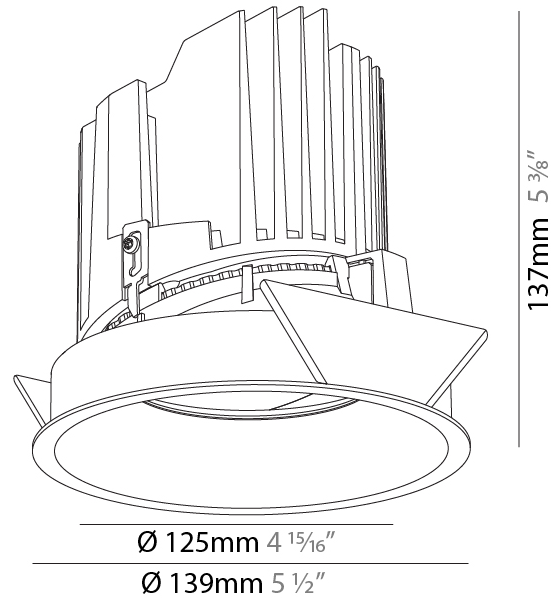

GENERAL

Series: Bioniq
 Subseries: Bioniq Round Semi Adjustable
 Brand: Prolicht
 Division: Architectural
 Mounting Type: Recessed
 Mounting Location: Ceiling
 Subcategory: Downlight

PHYSICAL

Shape: Round
 Diameter (mm): 139
 Diameter (in): 5 1/2
 Height (mm): 137
 Height (in): 5 3/8
 Ceiling Thickness (mm): 10 / 12.5 / 15
 Ceiling Thickness (in): 3/8 or 1/2 or 9/16
 Min. Recessing Depth (mm): 150
 Min. Recessing Depth (in): 5 7/8
 Light Distribution: Adjustable / Downlight
 Weight (kg): 0.856
 Weight (lbs): 1.89
 Fixture Finish: SSR / BKV / CWI / CRY / HAB / LAG / UFT / ITA / RUA / RUR / MIC / FTG / MYG / TWT / LOD / PUS / FRO / FUP / KIA / POP / BLS / SPG / MEY / GOH / GUM / CHC / COM / ABZ / JAG / OBR / MOS / ROR
 Fixture Material: Aluminum Die Cast
 Cut-out Measurements: 130mm / 5 1/8"

OPTICAL

Reflector: 20 / 25 / 40
 Adjustability: Rotational 355°; Tilt 10°

RATINGS AND CERTIFICATIONS

Certified By: Certified for North American Standards
 IP rating: IP54

	130mm 5 1/8"	150mm 5 7/8"	10 15mm 3/8" 9/16"	10°	355°	