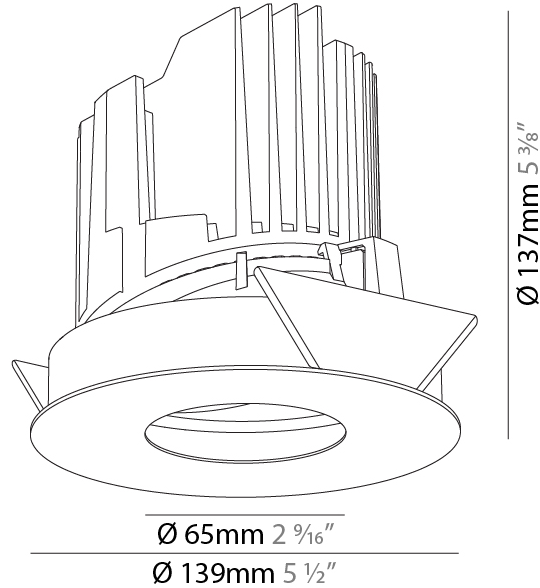

PHYSICAL

Shape: Round
Diameter (mm): 139
Diameter (in): 5 1/2
Height (mm): 137
Height (in): 5 3/8
Ceiling Thickness (mm): 10 / 12.5 / 15 / 25
Ceiling Thickness (in): 3/8 or 1/2 or 9/16
Min. Recessing Depth (mm): 150
Min. Recessing Depth (in): 5 7/8
Light Distribution: Adjustable / Asymmetric
Weight (kg): 0.865
Weight (lbs): 1.9
Fixture Finish: SSR / BKV / CWI / CRY / HAB / LAG / UFT / ITA / RUA / RUR / MIC / FTG / MYG / TWT / LOD / PUS / FRO / FUP / KIA / POP / BLS / SPG / MEY / GOH / GUM / CHC / COM / ABZ / JAG / OBR / MOS / ROR
Fixture Material: Aluminum Die Cast
Cut-out Measurements: 130mm / 5 1/8"

ELECTRICAL

Lamp Type: LED (Zhaga Standard)
Input Wattage (W): 28.6
Total Output Wattage (W): 26
Dimming: Tri-Mode (Non-Dimming and Phase Dimming (120Vac only) and 0-10V Dimming)
Driver Included: No
Driver Location: Recessed Housing
Driver Type: Constant Current - Universal
Housing: See components
Input Voltage (V): 120 - 277
Constant Current (MA): 700

LED

Number of LEDs: 1
Color Temperature (°K): 2700 / 3000 / 3500 / 4000
Max. Delivered Lumen (lm): 1890 / 1930 / 2028 / 2070
Nominal Lumen (lm): 3210 / 3290 / 3459 / 3530
CRI: >90 CRI
Lamp Life (hrs): 50000

OPTICAL

Reflector°: 20 / 25 / 40
Adjustability: Fixed

RATINGS AND CERTIFICATIONS

Certified By: Certified for North American Standards
IP rating: IP20